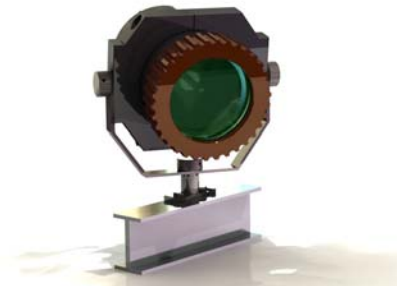

Sub Dimension Engineering Co. Ltd

REMOTE INTERVENTION & TOOLING

SUB Dimension

OTHER LIGHT DESIGNS AVAIL-
ABLE:-

XENON EMERGENCY FLASHER

SUPERNOVA COMPACT HID 35W

AURORA 3000 HID LIGHT

Model: Aurora 3000
 Type: High Intensity Discharge
 Power: 50W @ 24VDC
 Amps: 2.1A @ 24VDC
 Volts: 24VDC, 120VDC, 120VAC
 Lamp: 50W / 24V / 6000K
 Ballast: 35W / 50W Switchable
 Reflector: PAR 36 / 15° Vertical /
 180° Horizontal
 Lens: Borosilicate Glass
 Connector: Subconn BH3M Standard
 (also available Seaconn,
 Burton, Impulse)
 Housing: Aluminium AL T6061
 Bracket: SS316 / HDPE (black)
 SS316L Knurled Multi-
 position adjusters
 Depth: 3000m
 Dims: L280mm x D170mm
 Weight: 12kg in air / 6kg in water
 Working Life: Typically >3000 hours
 Price: 1,950 - 3,995 USD
 Delivery: 4 weeks

3000m Depth Rating

Par 36, lamp dia. 4 - 5/16"

6000k / 50W bulb (75W Available Soon)

3,500K to 10,000K Colour Temperatures Available

Vibration Safe (No filament)

30 times longer bulb life (typically > 3000 hours)