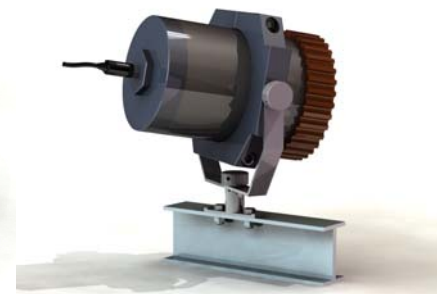

Sub Dimension Engineering Co. Ltd

REMOTE INTERVENTION & TOOLING

SUB Dimension

OTHER LIGHT DESIGNS AVAIL-
ABLE:-

XENON EMERGENCY FLASHER

SUPERNOVA COMPACT HID 35W

AURORA 3000 HID LIGHT

Model: Aurora 3000
 Type: High Intensity Discharge
 Power: 50W @ 24VDC
 Amps: 2.1A @ 24VDC
 Volts: 24VDC, 120VDC, 120VAC
 Lamp: 50W / 24V / 6000K
 Ballast: 35W / 50W Switchable
 Reflector: PAR 36 / 15° Vertical /
 180° Horizontal
 Lens: Borosilicate Glass
 Connector: Subconn BH3M Standard
 (also available Seaconn,
 Burton, Impulse)
 Housing: Aluminium AL T6061
 Bracket: SS316 / HDPE (black)
 SS316L Knurled Multi-
 position adjusters
 Depth: 3000m
 Dims: L280mm x D170mm
 Weight: 12kg in air / 6kg in water
 Working Life: Typically >3000 hours
 Price: 1,950 - 3,995 USD
 Delivery: 4 weeks

3000m Depth Rating

Par 36, lamp dia. 4 - 5/16"

6000k / 50W bulb (75W Available Soon)

3,500K to 10,000K Colour Temperatures Available

Vibration Safe (No filament)

30 times longer bulb life (typically > 3000 hours)