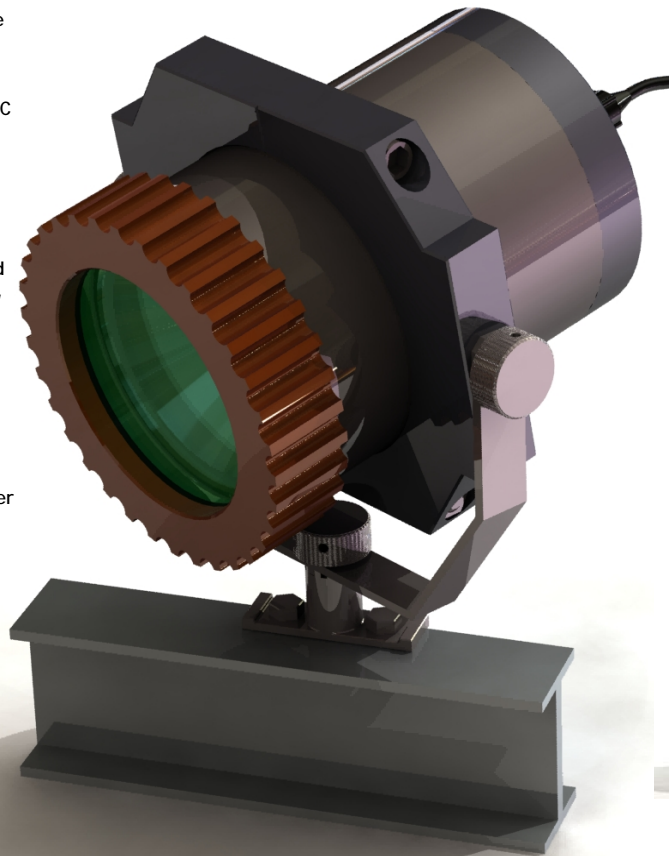

Sub Dimension Engineering Co. Ltd

REMOTE INTERVENTION & TOOLING

SUB Dimension

OTHER LIGHT DESIGNS AVAIL-
ABLE:-

XENON EMERGENCY FLASHER

SUPERNOVA COMPACT HID 35W

AURORA 3000 HID LIGHT

Model: Aurora 3000
 Type: High Intensity Discharge
 Power: 50W @ 24VDC
 Amps: 2.1A @ 24VDC
 Volts: 24VDC, 120VDC, 120VAC
 Lamp: 50W / 24V / 6000K
 Ballast: 35W / 50W Switchable
 Reflector: PAR 36 / 15° Vertical /
 180° Horizontal
 Lens: Borosilicate Glass
 Connector: Subconn BH3M Standard
 (also available Seaconn,
 Burton, Impulse)
 Housing: Aluminium AL T6061
 Bracket: SS316 / HDPE (black)
 SS316L Knurled Multi-
 position adjusters
 Depth: 3000m
 Dims: L280mm x D170mm
 Weight: 12kg in air / 6kg in water
 Working Life: Typically >3000 hours
 Price: 1,950 - 3,995 USD
 Delivery: 4 weeks

3000m Depth Rating

Par 36, lamp dia. 4 - 5/16"

6000k / 50W bulb (75W Available Soon)

3,500K to 10,000K Colour Temperatures Available

Vibration Safe (No filament)

30 times longer bulb life (typically > 3000 hours)

Bright white / bluish well defined light pattern

Lower electrical load - less than half the current of Halogen

Lower radiant heat - 150°F versus 300°F of incandescent lamps

Pinthong Industrial Estate, 789/23 Moo1, Nong Kham, Sriracha, Chonburi 20230, Thailand.